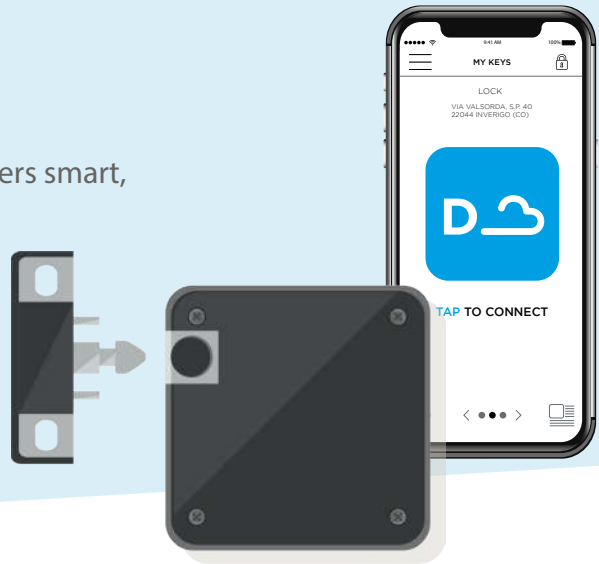

# LKR

Universal lock to make all types of cabinets and drawers smart, for indoors or outdoors.

Cab be opened with a smartphone and integrates with the SCLAK access control platform.

Bluetooth

No internet

Wireless